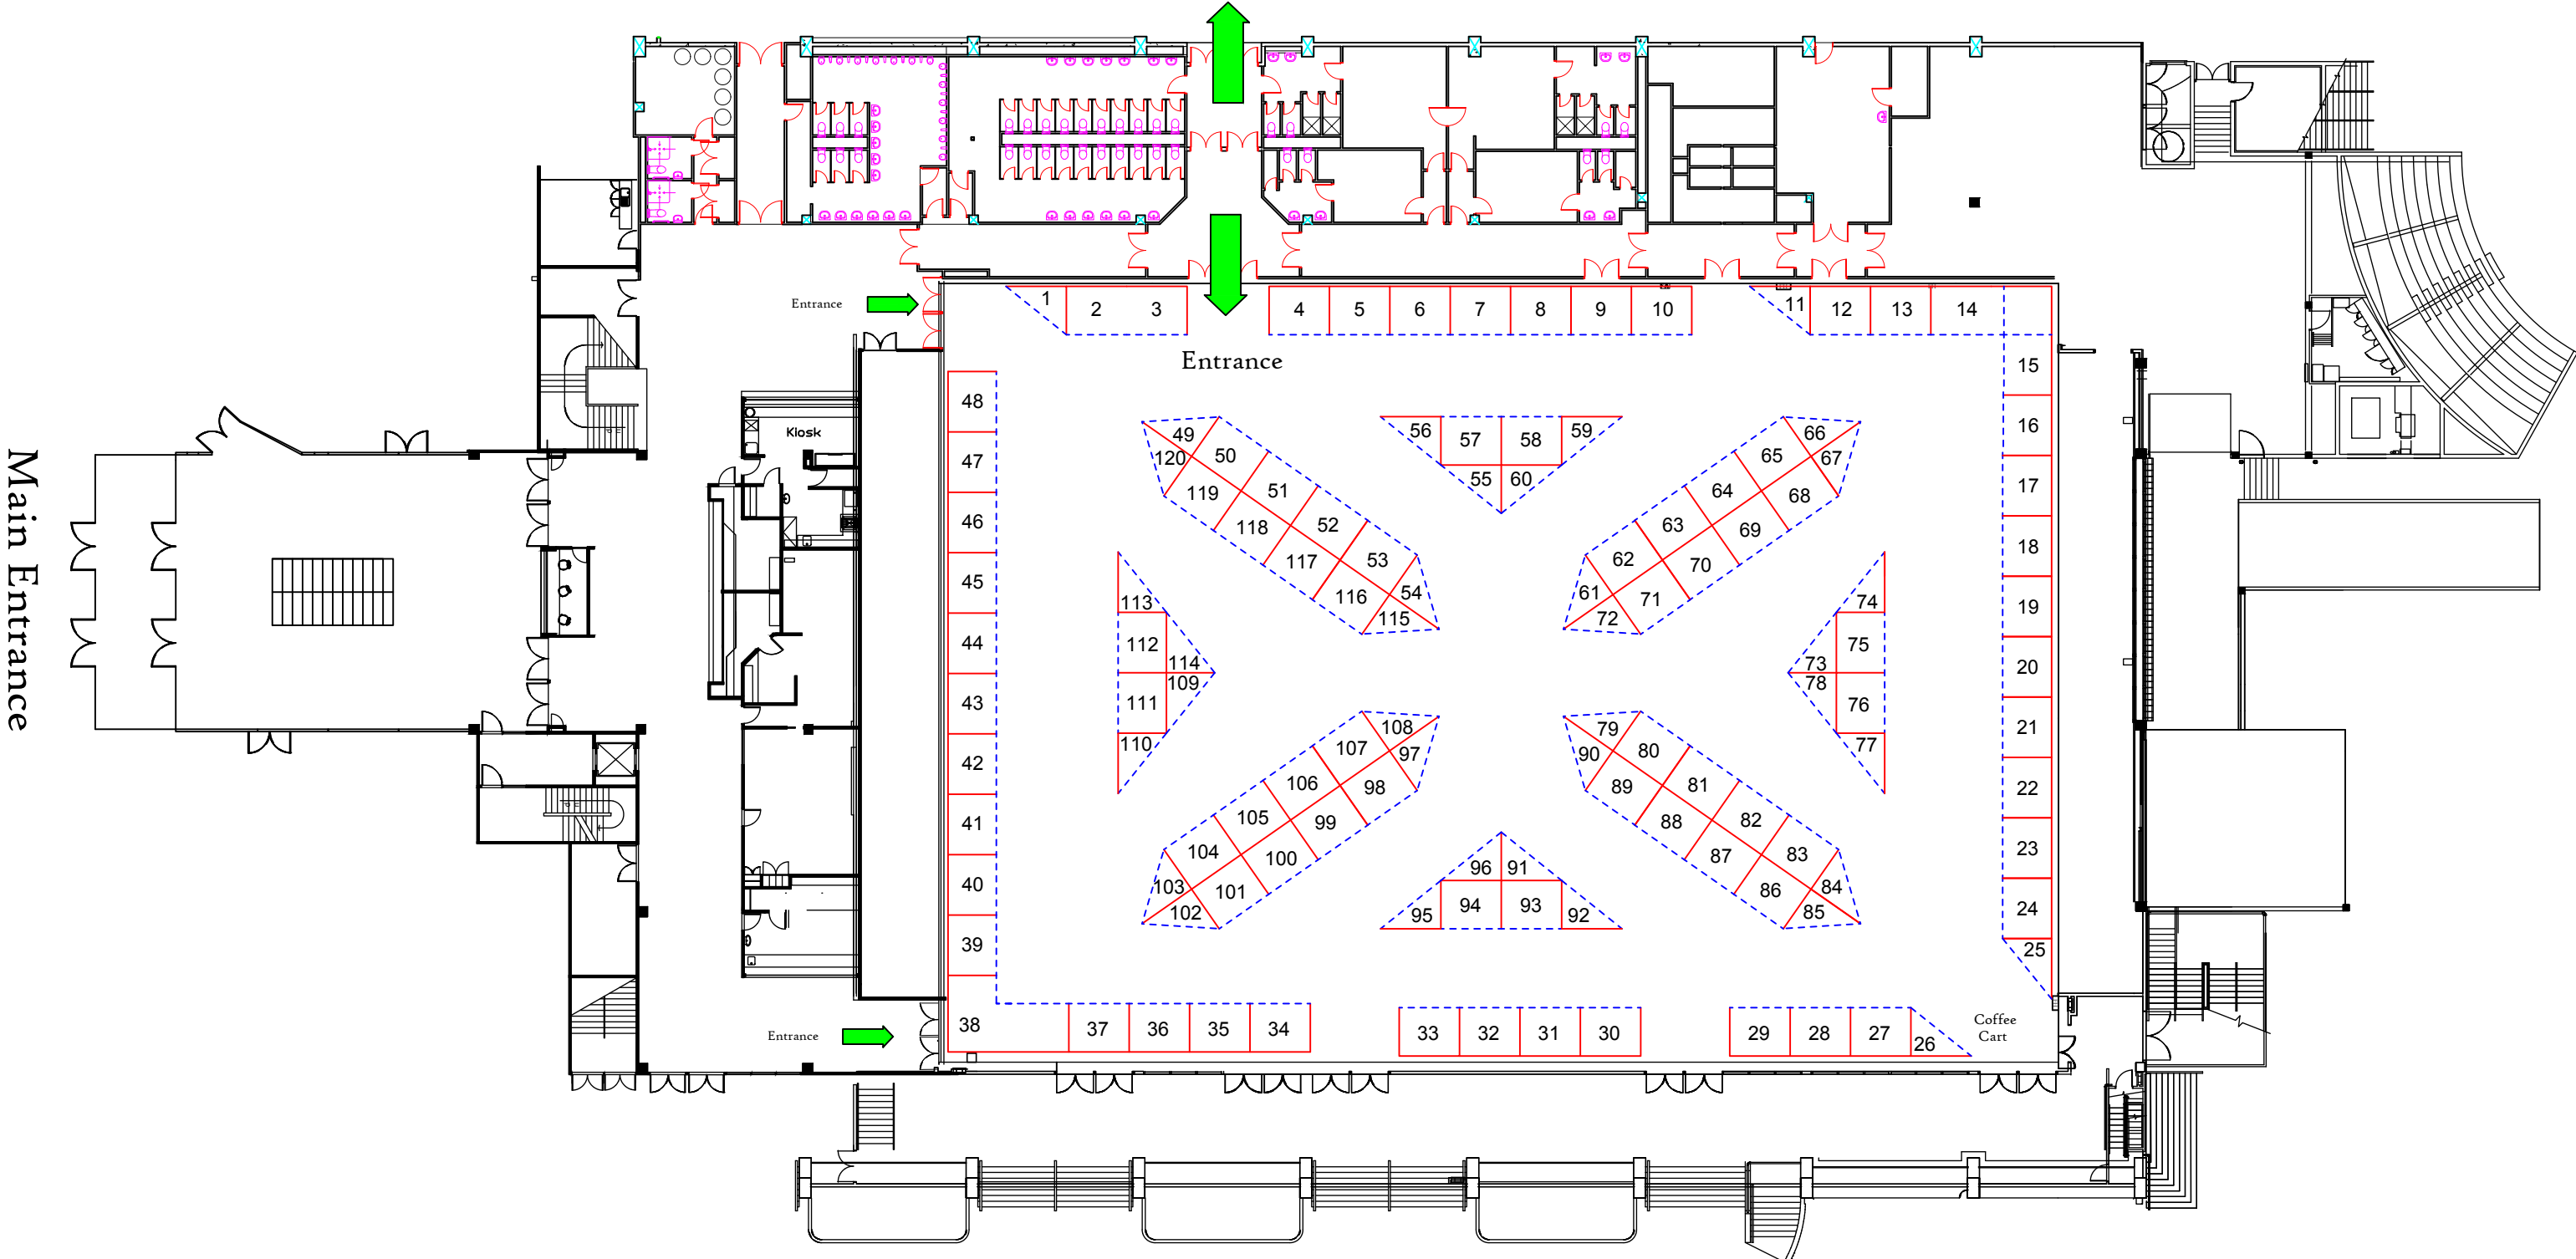

To Shed 6
Conference Sessions

 	<p align="center">EEA CONFERENCE 2017</p> <p align="center">Provisional Site Plan</p> <hr/> <p align="center">TSB ARENA / SHED 6 - WELLINGTON</p>	<p>Drawn By: Craig Jenkins Date: 16.11.16 Version: 1 Panel System: Corinthian</p>	<p>Copyright of the drawing is reserved by Displayworks Limited and is issued on the condition that it is not copied, reproduced or disclosed to any third party either complete or in part without the prior approval of Displayworks Limited.</p>
--	--	--	---