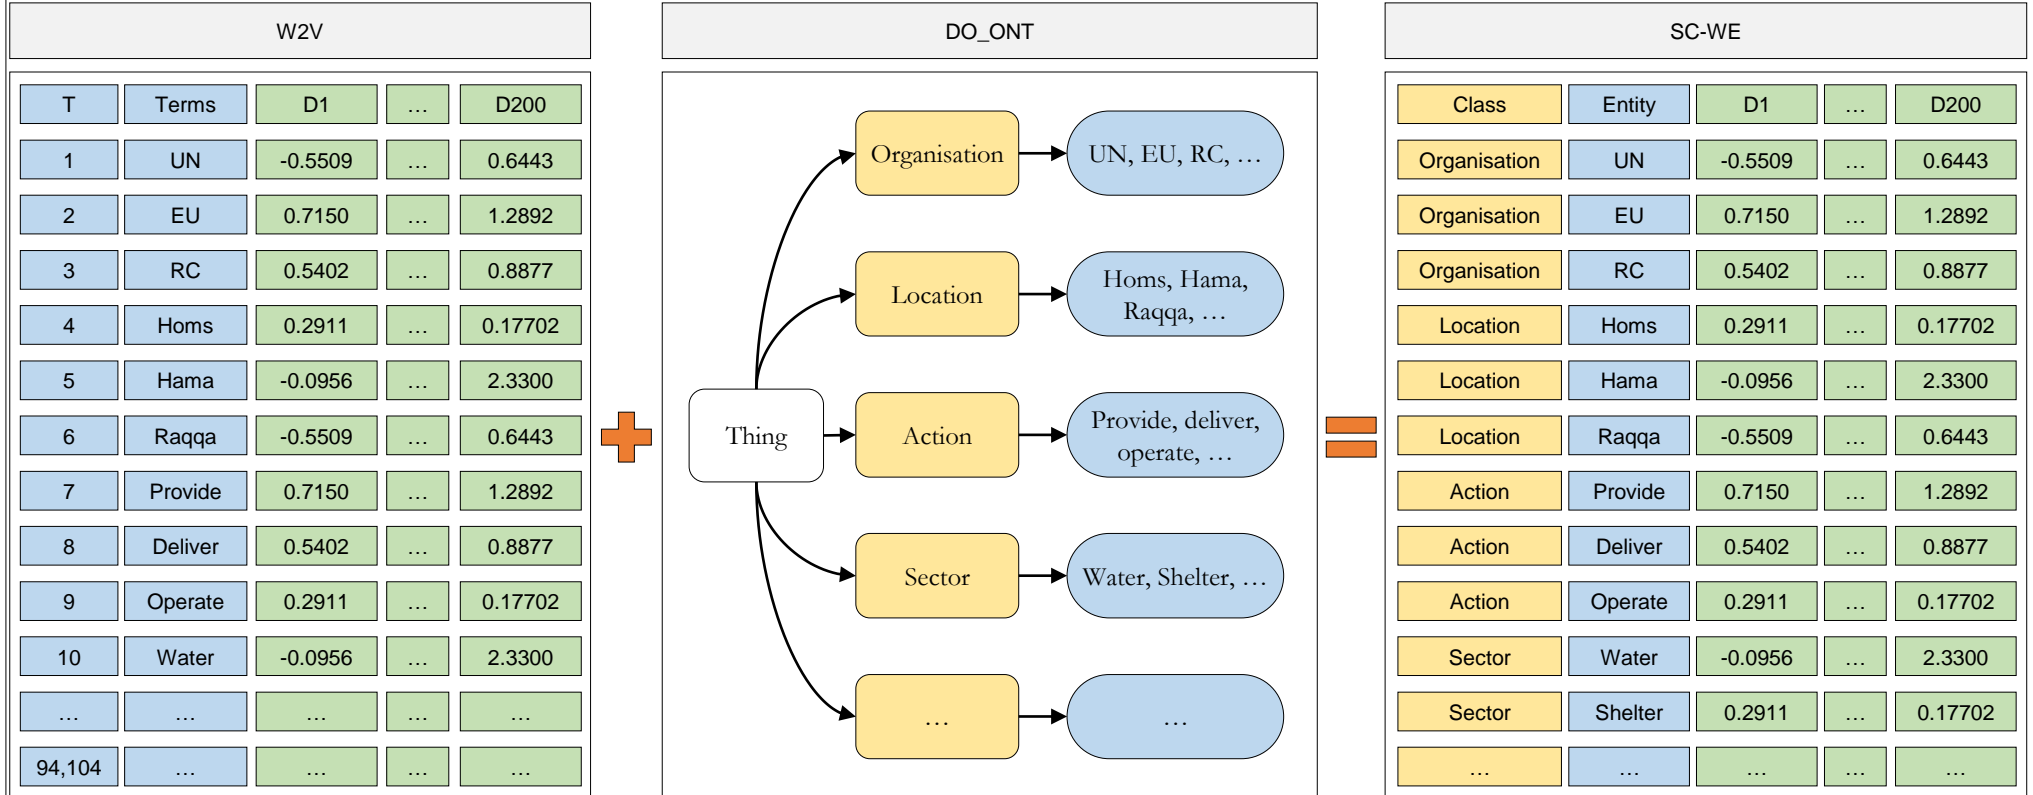

# Semantic Representation Framework

# Proposed Framework

# Knowledge Retrieval

Q1

ScWeQL >>> Using (DBpedia) Find (\*) For (Countries, Syrian, Refugees, Seek, Asylum) Limit (5)

Q2

ScWeQL >>> Using (DBpedia) Find (Location) For (Countries, Syrian, Refugees, Seek, Asylum) Limit (5)